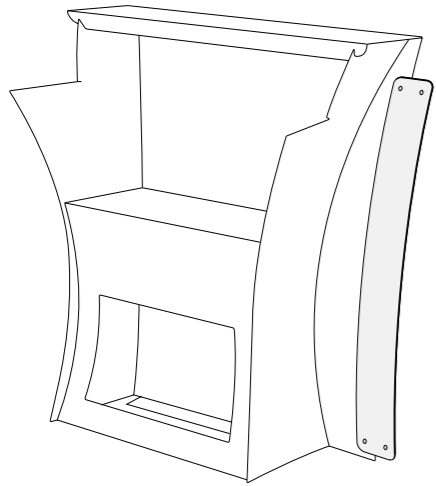

# The Tablet Tower

Present your digital content in style.  
The Tablet Tower is a functional modern sculpture  
that locks at the back  
to keep your tablet safely inside.

-  91 % volume reduction
-  7 kg
-  portrait or landscape
-  up to 11"
-  locks
-  white
-  black

# The Arc

The flux ARC is the ultimate foldable design bar.  
Multiple ARC units can be linked together  
to form a long bar or one unit can be used  
as a counter or small bar.

linkable

LED bar  
extension

## The Arc extensions

**Link 180** makes it possible to link Arcs in a straight line.

**Link 90** let's you link Arcs in 90 degree corners.

**LED for Arc** is a bar of LED's that makes it possible to light the curved front panel from the floor up.