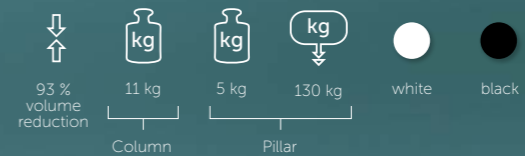

The Column and Pillar

No more table skirts.
The Flux Column and Pillar are the first
foldable high table and bar stool
that really hold their own as design pieces.