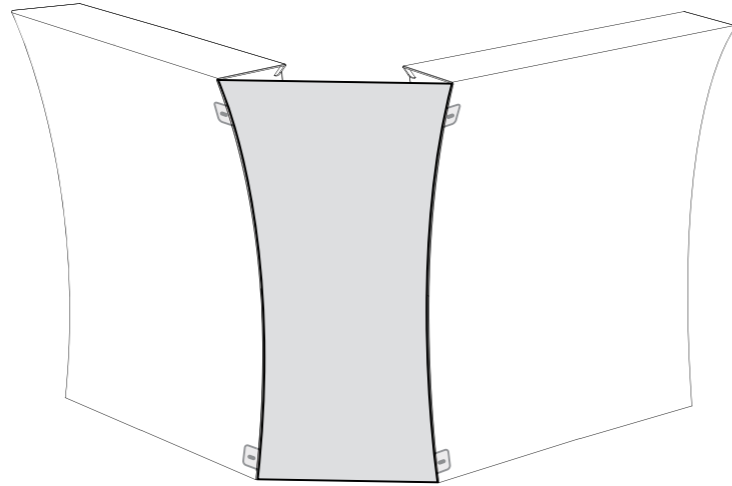

# The Tablet Tower

Present your digital content in style.  
The Tablet Tower is a functional modern sculpture  
that locks at the back  
to keep your tablet safely inside.

-  91 % volume reduction
-  7 kg
-  portrait or landscape
-  up to 11"
-  locks
-  white
-  black

## The Arc extensions

**Link 180** makes it possible to link Arcs in a straight line.

**Link 90** let's you link Arcs in 90 degree corners.

**LED for Arc** is a bar of LED's that makes it possible to light the curved front panel from the floor up.