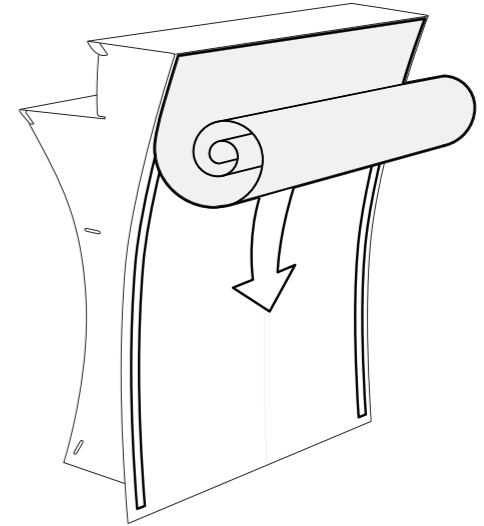

# The Tablet Tower

Present your digital content in style.  
The Tablet Tower is a functional modern sculpture  
that locks at the back  
to keep your tablet safely inside.

-  91 % volume reduction
-  7 kg
-  portrait or landscape
-  up to 11"
-  locks
-  white
-  black

## The Arc extensions

**Link 180** makes it possible to link Arcs in a straight line.

**Link 90** let's you link Arcs in 90 degree corners.

**LED for Arc** is a bar of LED's that makes it possible to light the curved front panel from the floor up.

**Banner for Arc** is an exchangeable banner that is attached to the front panel with Velcro.