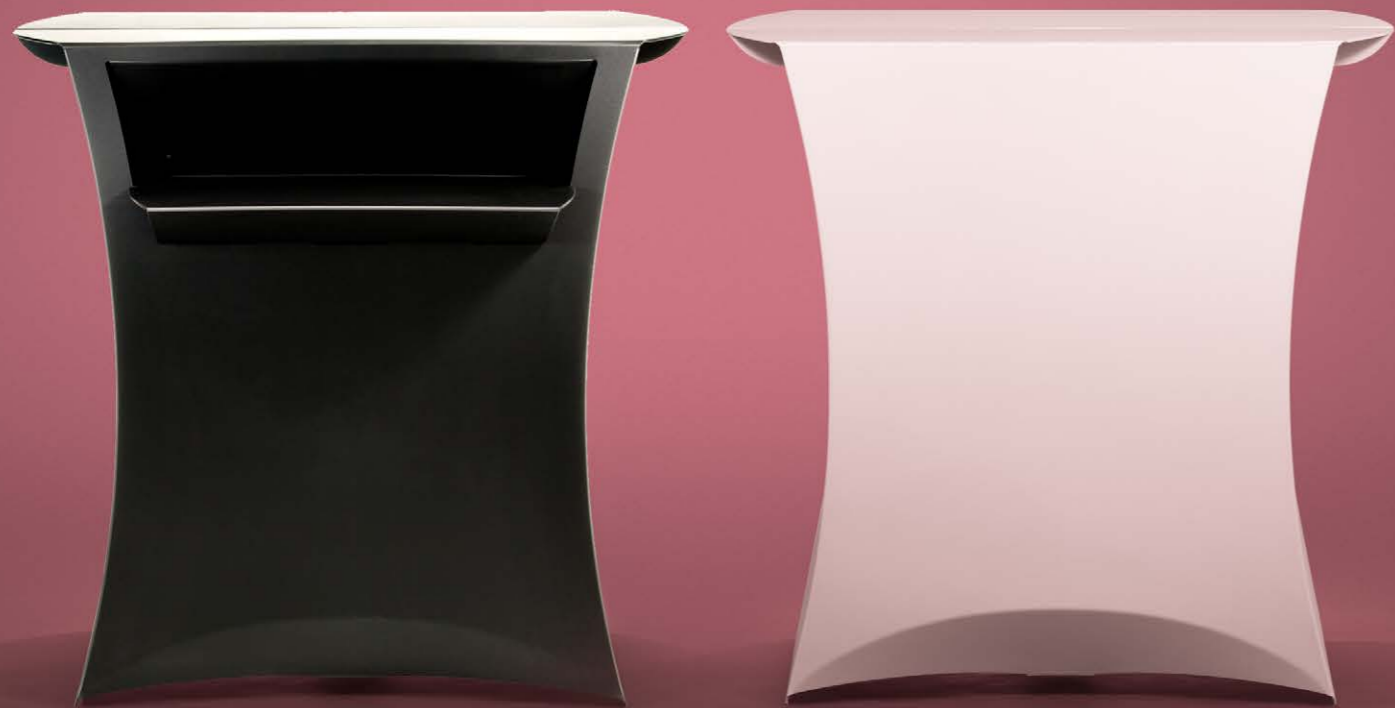

The Counter

The Flux Counter serves you perfectly as a mobile place of business. It's wide enough to address two people at the same time and it has a shelf to keep the top clutter-free.

95 %
volume
reduction

11 kg

white

black